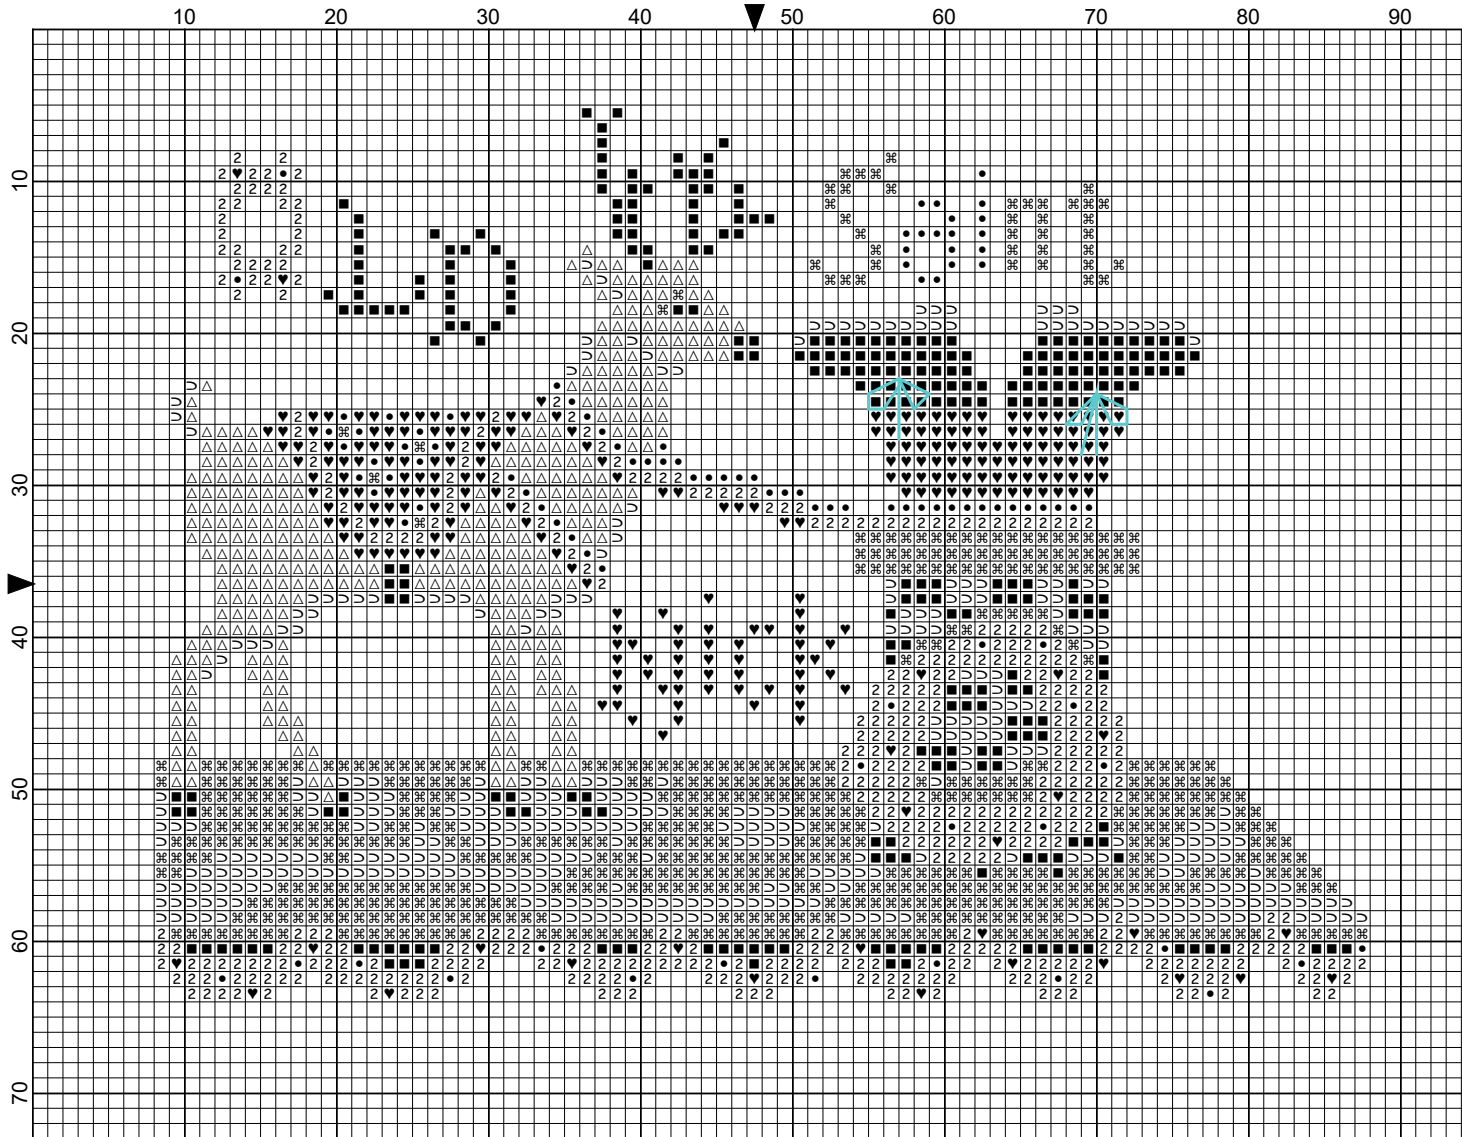

# Down the Chimney

Legend:

- 
- 
- 

Backstitches:  
 SMT-034 Calypso